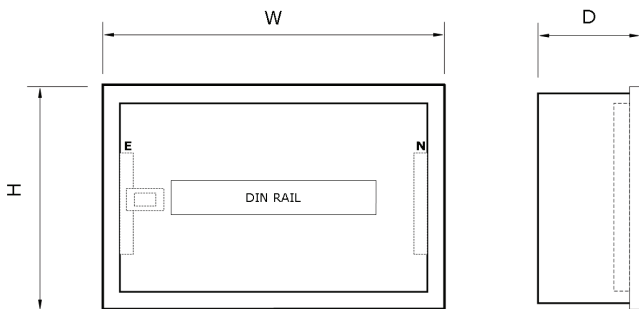

## VOFFMAN™

VM-DBM range of surface type metal distribution boxes or metal clad consumer units are available in up to 13\* different sizes to suit your needs.

### DIMENSIONS

Model	1 row	H	W	D
VM-DBM 8M	8 way	275	298	110
VM-DBM 13M	13 way	275	387	110
VM-DBM 18M	18 way	275	475	110

Model	2 row	H	W	D
VM-DBM 26M	13 way	380	387	110
VM-DBM 36M	18 way	380	475	110

# METAL DISTRIBUTION BOX

Model	3 row	H	W	D
VM-DBM 39M	13 way	275	387	110
VM-DBM 48M	16 way	540	440	110
VM-DBM 54M	18 way	530	475	110

Model	4 row	H	W	D
VM-DBM 52M	13 way	680	387	110
VM-DBM 72M	18 way	680	475	110

Model	5 row	H	W	D
-	13 way	-	-	-
VM-DBM 90M	18 way	830	475	110

Model	7 row	H	W	D
-	13 way	-	-	-
VM-DBM 126M	18 way	1125	475	130

Model	6 row	H	W	D
-	13 way	-	-	-
VM-DBM 108M	18 way	975	475	130

**AUTHORISED DEALER :**